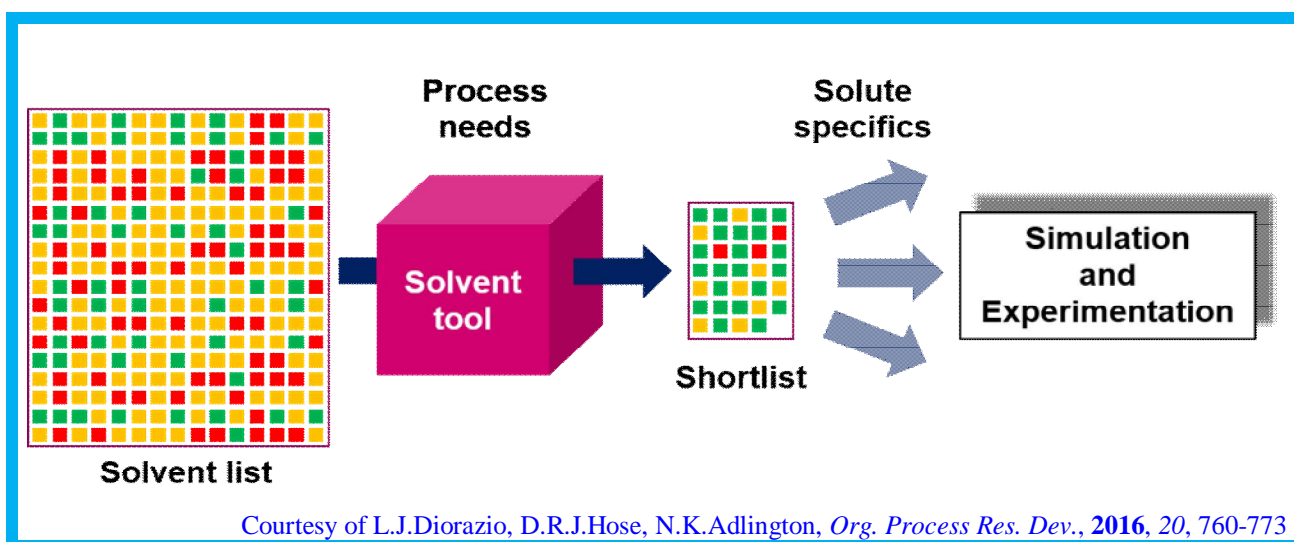

Knowledge Inn (in nature)

Misuse of true knowledge or use of false knowledge is expensive

- Without a deep understanding of the valid knowledge base, limitations, context and task on hand, planning strategic blueprints can
 - ▶ create a feeling of jumping off a cliff.
- Even implementation with true-to-their-salt team,
 - ▶ outcome mostly is discouraging if not catastrophic.
- + The up-to-date knowledge of state-of-art of critical advances and meticulous execution of experiments with optimized designs are
 - ▶ sure to reach non-inferior, or even superior/ nearer to true goals in that space-time frame.

American Chemical Society

ACS GCI Pharmaceutical Roundtable

ACS
Chemistry for Life™

ACS
Green Chemistry
Institute

Pharmaceutical Roundtable

Solvent selection tool

Principles and guidance

Louis Diorazio, AstraZeneca, June 2018